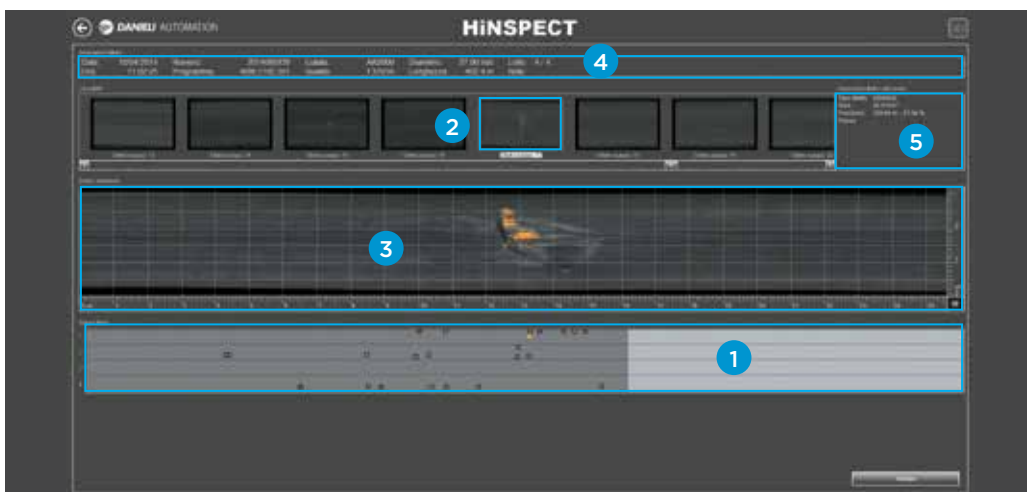

- > Optical path kept clean by internal forced air flux, in order to eliminate pollution due to dust and scale
- > Different sizes to better fit Customers' needs
- > Full interface with plant automation system

HiNSPECT plant installations

An innovative pseudo 3D view allows a coarse defect depth indication in post-processing analysis

- 1. Defect map localization
- 2. Defect list
- 3. Selected defect
- 4. Product information data
- 5. Defect information data