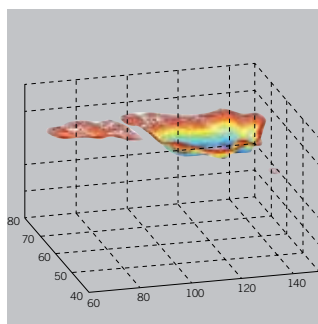

**Applications**

- > Wire rod and bar mills
- > Billet and bloom casters
- > Cold finishing lines

**HiNSPECT - Technical specifications**

	wire rod	small bars	medium bars	big bars	blooms
BarDiameter	28 mm max	60 mm max	180 mm max	260 mm max	430 mm max
Bar speed (minimum dia)	up to 120 m/s	up to 20 m/s	up to 20 m/s	up to 5 m/s	up to 5 m/s
Defect sensitivity	down to 0.05 mm				
Product temperature	max 1,100 °C				

HiNSPECT plant installations

An innovative pseudo 3D view allows a coarse defect depth indication in post-processing analysis

- 1. Defect map localization
- 2. Defect list
- 3. Selected defect
- 4. Product information data
- 5. Defect information data