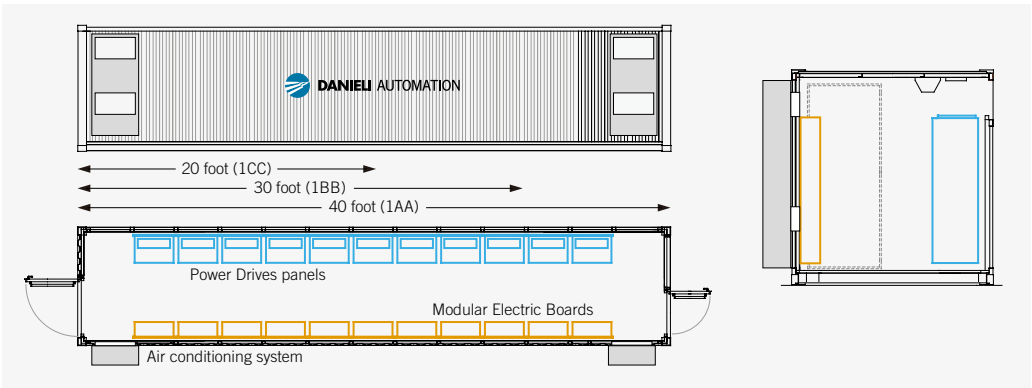

Savings with SYModule cabin system

- > Power cables: 40-60%
- > Control unshelded cable: 10%
- > Network cables: 10%
- > Cable trays: 40-60%

SYModule/C type	40 foot -1AA	30 foot -1BB	20 foot -1CC
Lenght	12,192 m (40')	9,125 m (30')	6,058 m (20')
Width	2,438 m (8')	2,438 m (8')	2,438 m (8')
Height	2,591 m (8.5')	2,591 m (8.5')	2,591 m (8.5')
Gross weight	38,480 kg (67,200 lb)	25,400 kg (56,000 lb)	24,000 kg (52.900 lb)

SYModule/S type	Environment	External	Internal
Lenght	less than 20,00 m (65')	Temperature (min)	-15°C (5°F) +5°C (41°F)
Width	3.3 - 3.6 m (10.8 - 11.8')	Temperature (max)	+50°C (122°F) +35°C (95°F)
Height	less than 3.3 m (10.8')	Humidity (max)	90% 90%

Electrical connecting cables with traditional electrical cabin in a pickling line

Distributed prefabricated electrical cabins in a pickling line

SYMModule/C outdoor and indoor installation

SYMModule/C typical container assembling