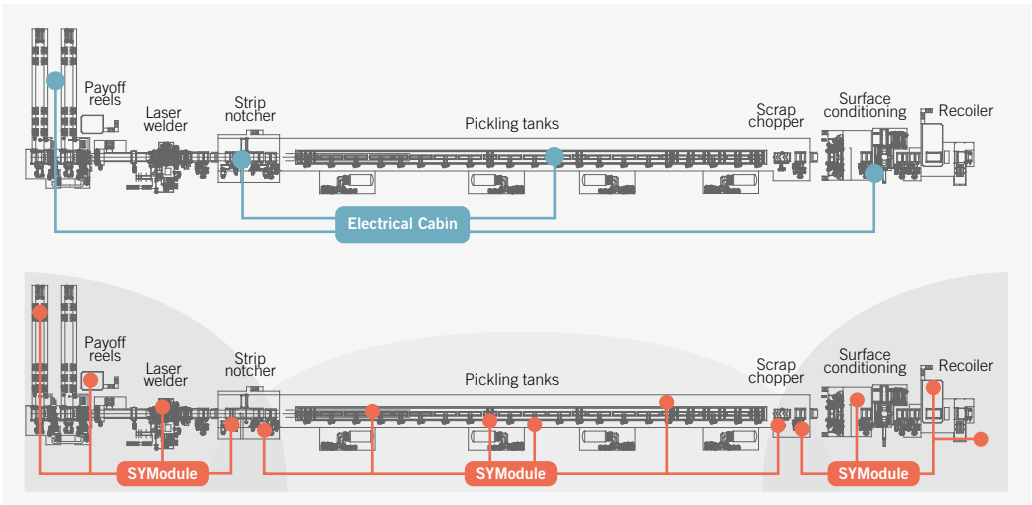

Electrical connecting cables with traditional electrical cabin in a pickling line

Distributed prefabricated electrical cabins in a pickling line